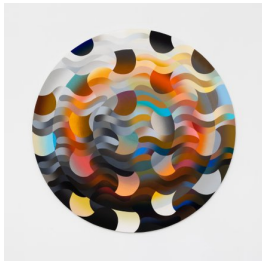

Charlotte Hallberg (b. 1985)
Kind of Touching, 2019
Oil on canvas mounted on panel
48 inches (diameter)
121.9 cm
CH007