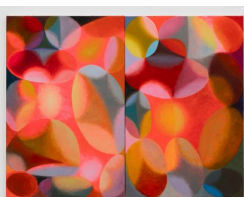

HESSE FLATOW

NADA New York: Booth B9

May 13 - 17, 2026

Checklist

Charlotte Hallberg (b. 1985)

Searching, Blue One, 2026

Oil on canvas over panel

20 x 26 inches

50 x 66 cm

CH046

Charlotte Hallberg (b. 1985)

Too Close, Two Open, 2026

Oil on canvas over panel

20 x 26 inches

50 x 66 cm

CH047