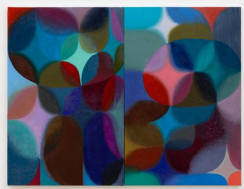

HESSE FLATOW

NADA New York: Booth B9

May 13 - 17, 2026

Checklist

Charlotte Hallberg (b. 1985)

Searching, Blue One, 2026

Oil on canvas over panel

20 x 26 inches

50 x 66 cm

CH046

Charlotte Hallberg (b. 1985)

Too Close, Two Open, 2026

Oil on canvas over panel

20 x 26 inches

50 x 66 cm

CH047