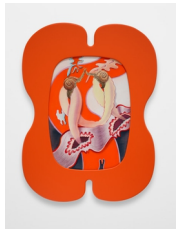

HESSE FLATOW

Maureen St. Vincent: *Ripple Hiss*
November 10 – December 17, 2022
Checklist

Counterclockwise from left

Maureen St. Vincent
Price's Daughters, 2022
Soft pastel on paper with artist frame
37 x 44 x 3/4 in
94 x 111.8 x 1.9 cm
(MSV002)

Maureen St. Vincent
Mom's Jewels, 2022
Soft pastel on paper with artist frame
23 x 22 x 3/4 in
58.4 x 55.9 x 1.9 cm
(MSV006)

Maureen St. Vincent
Sister Slip, 2022
Soft pastel on paper with artist frame
45 x 34 x 3/4 in
114.3 x 86.4 x 1.9 cm
(MSV001)

Maureen St. Vincent
Biancabella and the Snake, 2022
Soft pastel on paper with artist frame
38 x 32 x 3/4 in
96.5 x 81.3 x 1.9 cm
(MSV003)

Maureen St. Vincent
Cleopatra's Ovaries, 2022
Soft pastel on paper with artist frame
40 x 33 x 3/4 in
101.6 x 83.8 x 1.9 cm
(MSV004)

Maureen St. Vincent
Delayed Clamp, 2022
Soft pastel on paper with artist frame
24 x 18 x 3/4 in
61 x 45.7 x 1.9 cm
(MSV005)