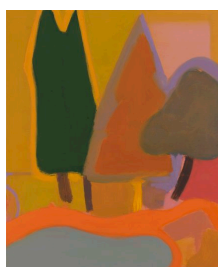

# HESSE FLATOW

Elizabeth Hazan: *Double Fantasy*  
February 13 - March 14, 2026  
Checklist

*Clockwise from left*

**Elizabeth Hazan (b. 1965)**  
*Field #196, 2025*  
Oil on canvas  
24 x 20 inches  
60 x 50 cm  
EH079

**Elizabeth Hazan (b. 1965)**  
*Field #195, 2025*  
Oil on canvas  
24 x 20 inches  
60 x 50 cm  
EH078

**Elizabeth Hazan (b. 1965)**  
*Field #194, 2025*  
Oil and pastel on canvas  
24 x 20 inches  
60 x 50 cm  
EH076