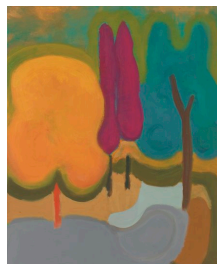

# HESSE FLATOW

Elizabeth Hazan: *Double Fantasy*  
February 13 - March 14, 2026  
Checklist

*Clockwise from left*

**Elizabeth Hazan (b. 1965)**  
*Field #196, 2025*  
Oil on canvas  
24 x 20 inches  
60 x 50 cm  
EH079

**Elizabeth Hazan (b. 1965)**  
*Field #195, 2025*  
Oil on canvas  
24 x 20 inches  
60 x 50 cm  
EH078

**Elizabeth Hazan (b. 1965)**  
*Field #194, 2025*  
Oil and pastel on canvas  
24 x 20 inches  
60 x 50 cm  
EH076