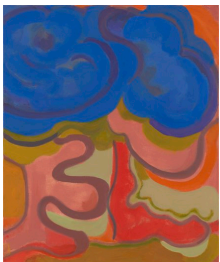

# HESSE FLATOW

Elizabeth Hazan: *Double Fantasy*  
February 13 - March 14, 2026  
Checklist

*Clockwise from left*

**Elizabeth Hazan (b. 1965)**  
*Field #196, 2025*  
Oil on canvas  
24 x 20 inches  
60 x 50 cm  
EH079

**Elizabeth Hazan (b. 1965)**  
*Mating, 2025*  
Oil on linen  
48 x 40 inches  
121 x 101 cm  
EH085

**Elizabeth Hazan (b. 1965)**  
*Moss, 2025*  
Oil and pastel on linen  
50 x 46 inches  
127 x 116 cm  
EH084

**Elizabeth Hazan (b. 1965)**  
*Spellbound*, 2026  
Oil and pastel on linen  
54 x 45 inches  
137 x 114 cm  
EH086

**Elizabeth Hazan (b. 1965)**  
*Alphabet of the Sun*, 2025  
Oil on linen  
66 x 55 inches  
167 x 139 cm  
EH074

**Elizabeth Hazan (b. 1965)**  
*Horizon*, 2026  
Oil and pastel on linen  
54 x 48 inches  
137 x 121 cm  
EH083

**Elizabeth Hazan (b. 1965)**  
*Field #201*, 2026  
Oil on canvas  
24 x 20 inches  
60 x 50 cm  
EH082