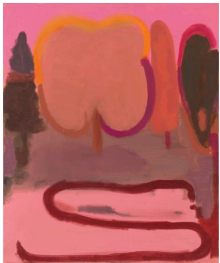

Elizabeth Hazan (b. 1965)
Field #201, 2026
Oil on canvas
24 x 20 inches
60 x 50 cm
EH082