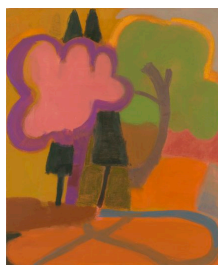

# HESSE FLATOW

Elizabeth Hazan: *Double Fantasy*  
February 13 - March 14, 2026  
Checklist

*Clockwise from left*

**Elizabeth Hazan (b. 1965)**  
*Field #196, 2025*  
Oil on canvas  
24 x 20 inches  
60 x 50 cm  
EH079

**Elizabeth Hazan (b. 1965)**  
*Field #195, 2025*  
Oil on canvas  
24 x 20 inches  
60 x 50 cm  
EH078

**Elizabeth Hazan (b. 1965)**  
*Field #194, 2025*  
Oil and pastel on canvas  
24 x 20 inches  
60 x 50 cm  
EH076