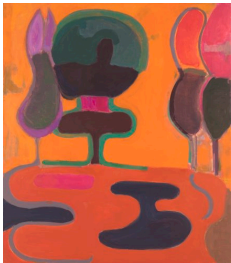

# HESSE FLATOW

Elizabeth Hazan: *Double Fantasy*  
February 13 - March 14, 2026  
Checklist

*Clockwise from left*

**Elizabeth Hazan (b. 1965)**  
*Field #196, 2025*  
Oil on canvas  
24 x 20 inches  
60 x 50 cm  
EH079

**Elizabeth Hazan (b. 1965)**  
*Field #195, 2025*  
Oil on canvas  
24 x 20 inches  
60 x 50 cm  
EH078

**Elizabeth Hazan (b. 1965)**  
*Field #194, 2025*  
Oil and pastel on canvas  
24 x 20 inches  
60 x 50 cm  
EH076

**Elizabeth Hazan (b. 1965)**  
*Mating, 2025*  
Oil on linen  
48 x 40 inches  
121 x 101 cm  
EH085

**Elizabeth Hazan (b. 1965)**  
*Moss, 2025*  
Oil and pastel on linen  
50 x 46 inches  
127 x 116 cm  
EH084

**Elizabeth Hazan (b. 1965)**  
*Spellbound*, 2026  
Oil and pastel on linen  
54 x 45 inches  
137 x 114 cm  
EH086

**Elizabeth Hazan (b. 1965)**  
*Alphabet of the Sun*, 2025  
Oil on linen  
66 x 55 inches  
167 x 139 cm  
EH074