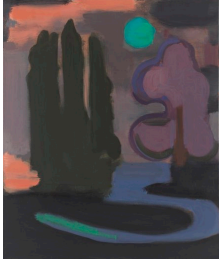

Elizabeth Hazan (b. 1965)
Field #200, 2026
Oil on canvas
24 x 20 inches
60 x 50 cm
EH081