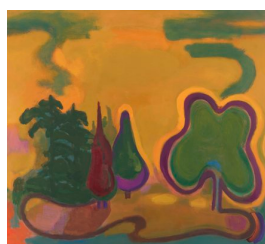

Elizabeth Hazan (b. 1965)
Moss, 2025
Oil and pastel on linen
50 x 46 inches
127 x 116 cm
EH084