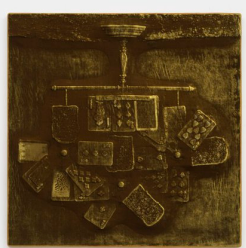

HESSE FLATOW

Lior Modan: *Bread and Magic*
March 20 - April 18, 2026
Checklist

Clockwise from left

Lior Modan (b. 1983)

Lighting and Unlighting, 2026

Velvet, foam, wood, plastic, cardboard, sand, epoxy putty in cast rubber frame

40 x 40 inches

101 x 101 cm

LMO007

Lior Modan (b. 1983)

3 Towels, 2025

Velvet, nitrile, wood, foam, cardboard, sand, epoxy putty in cast rubber frame

56 x 27 inches

142 x 68 cm

The Bite, 2026

Velvet, foam, plastic, sand, epoxy putty in cast rubber frame,

23 x 26 inches

58 x 66 cm

LMO012