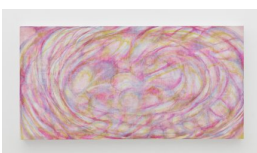

Ang Ziqi Zhang (b. 1994)
Supertonic, 2025
Oil on panel
23 1/8 x 46 inches
58 x 116 cm
AZ002