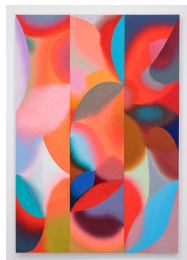

carrier / the seeking soul, 2026

Wood, cyanotype on cotton, plaster, extruded polystyrene, steel, soapstone, found textile

75 x 41 x 17 inches

190 x 104 x 43 cm

CO001

Francine Tint (b. 1943)

Aries, 2026

Acrylic on canvas

JS001

Charlotte Hallberg (b. 1985)

Iris Message, 2026

Oil on canvas mounted on panel

66 x 44 1/4 inches

167 x 112 cm

CH055

Hasani Sahlehe (b. 1991)