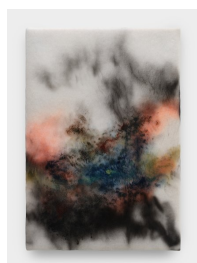

Corinna Gosmaro (b. 1987)

Nesting, 2026

Mixed media on polyester filters

66 x 46 x 2 3/8 inches

167 x 116 x 6 cm

CG001