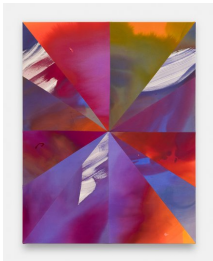

Heather Day (b. 1989)
Range of Light, 2026
Mixed media on sewn canvas
61 1/2 x 48 inches
156 x 121 cm
HD001