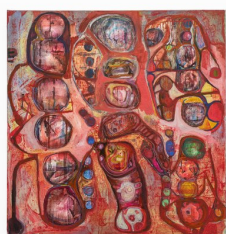

HESSE FLATOW

Splash
July 11 - August 8, 2026
Checklist

Clockwise from left

Francine Tint (b. 1943)

River of Dreams, 2026

Acrylic on canvas

59 x 128 inches

149 x 325 cm

FRT002

Steve DiBenedetto (b. 1958)

Daisy, Daisy, 2023-2026

Oil on canvas

36 x 34 1/4 inches

91 x 87 cm

SD002

Kemar Keanu Wynter (b. 1995)